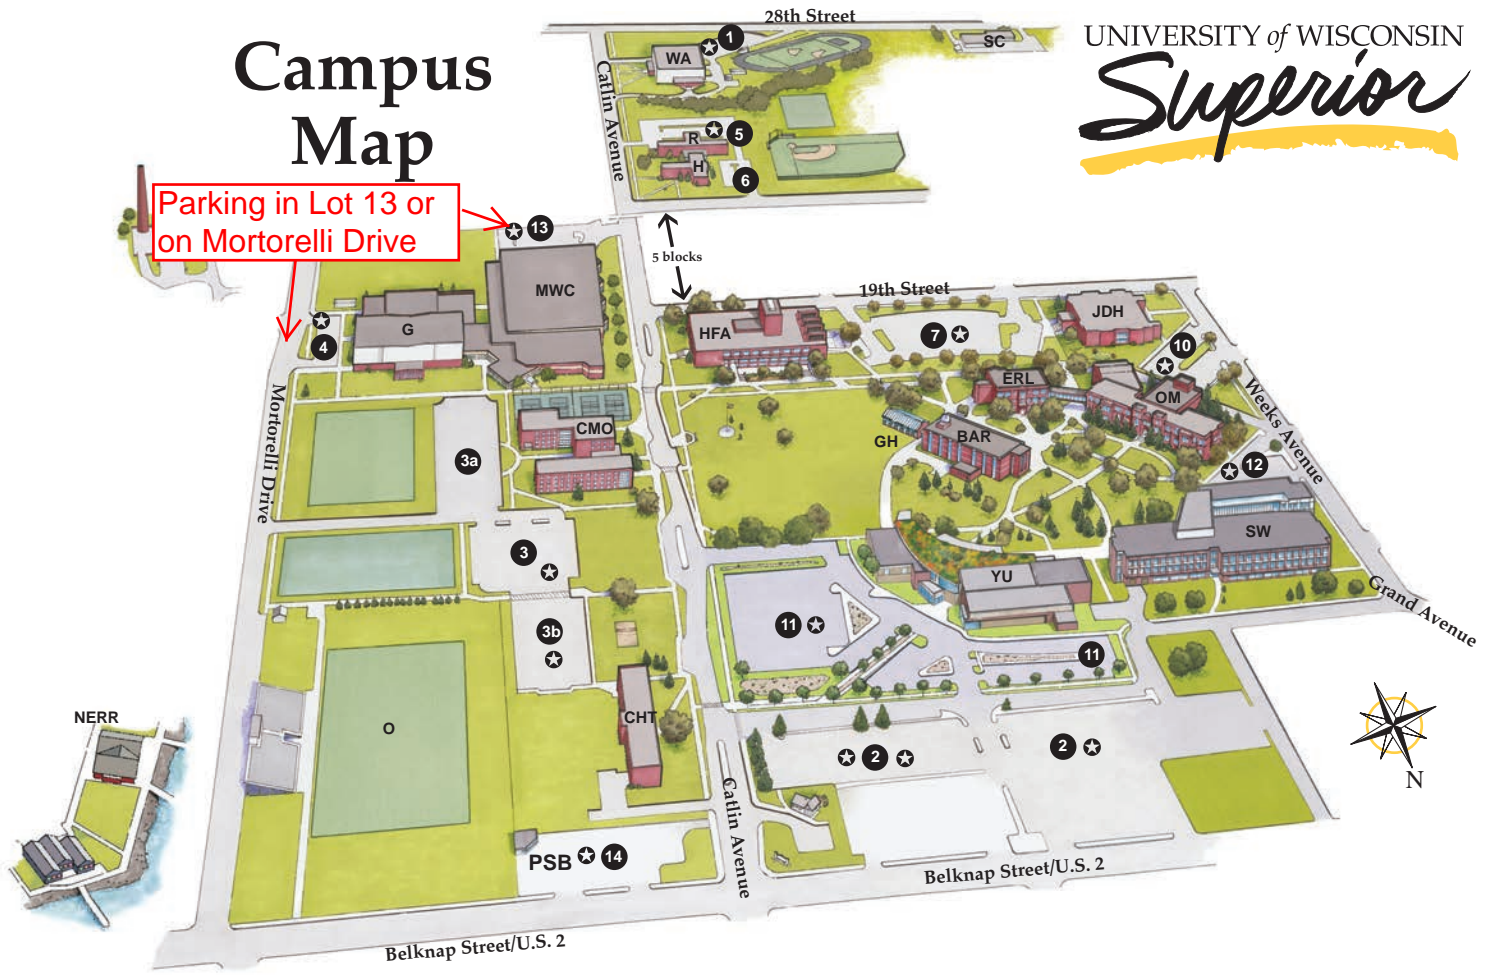

Campus Map

UNIVERSITY of WISCONSIN
Superior

● Parking Lots ★ Visitor Parking Permits Required

BAR	Barstow Hall (science labs)	OM	Old Main (admissions, administration)
CHT	Crownhart Hall (residence hall)	NERR	Lake Superior National Estuarine Research Reserve
CMO	Curran-McNeill, Ostrander Halls (residence halls)	O	Ole Haugsrud Stadium
ERL	Erlanson Hall (business programs, classrooms, Distance Learning Center)	PSB	Public Safety Building (Campus Safety, Parking Services, Environmental Health and Safety)
HFA	Holden Fine and Applied Arts Center (classrooms, studios, performance areas)	R	Ross Hall (residence hall)
GH	Oexemann Greenhouse	SC	University Services Building
H	Hawkes Hall (residence hall)	SW	Swenson Hall (classrooms, faculty offices)
JDH	Jim Dan Hill Library	WA	Wessman Arena
HP	Halbert Heating Plant	YU	Yellowjacket Union (student center)
MWC	Marcovich Wellness Center (field house, recreation, athletics, classrooms, faculty offices)		
G	Gates Physical Education Building (gym, pool, student labs, study areas)		